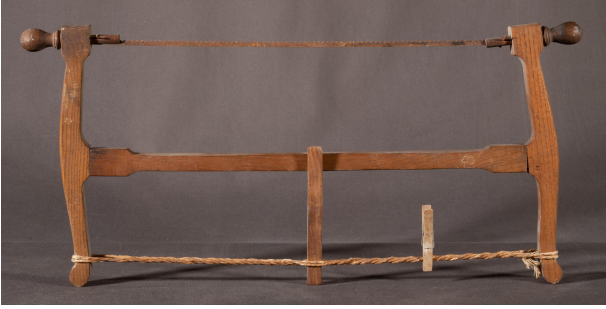

Object Summary

Bow Saw

Dimensions

2.2 x 62.2 x 28.9 cm

Object Type

Bow Saw

Material

Wood, Metal

Museum

Malta Maritime Museum

Registration Number

MMM 004624.3

Description

Bow saw featuring a narrow serrated blade on one side, which can be turned by two knob-like handles, and kept under tension with a string on the opposite side. The string has a second part, a piece of wood, wedged into it, as well as a third part, a wooden clothing peg.